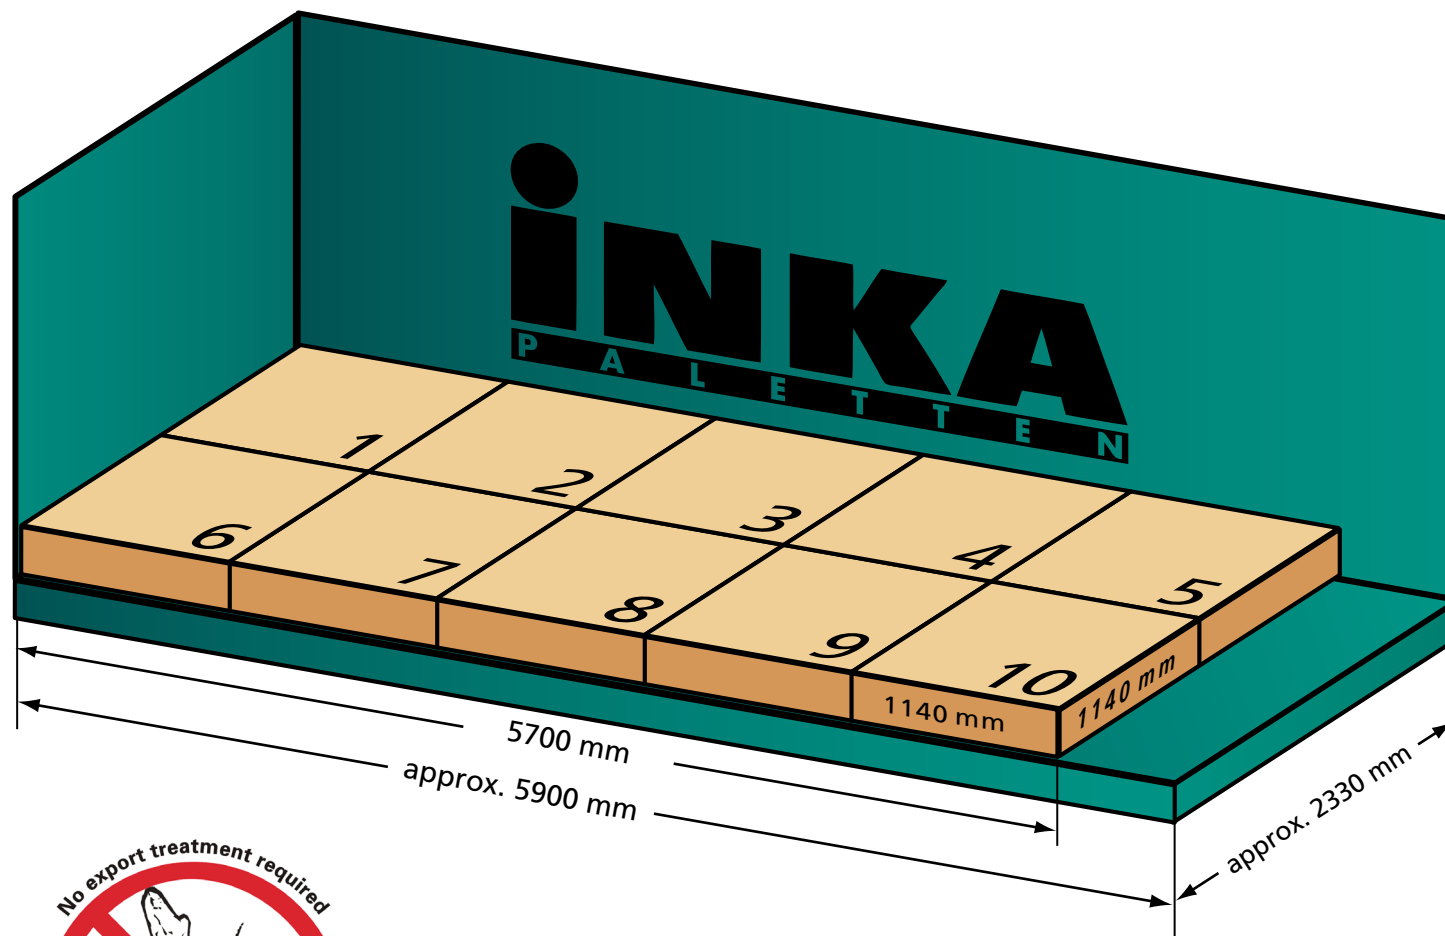

stowing sample INKA presswood pallet F 11  
standard ISO container 20'

**INKA**  
P A L E T T E N

INKA Paletten GmbH, Bahnhofstraße 21  
85635 Siegertsbrunn / Munich - Germany  
Tel: ++49-8102-7742-0, Fax: ++49-8102-5411  
E-Mail: info@inka-paletten.com  
www.inka-paletten.com

**INKA presswood pallet F11**

long: 1140 mm  
wide: 1140 mm  
high: 144 mm

**standard ISO container 20'**

length: approx. 5900 mm  
width: approx. 2330 mm  
height: approx. 2390 mm

**stowing sample:**

5 x 1140 mm = 5700 mm /  
rest approx. 200 mm

2 x 1140 mm = 2280 mm /  
rest approx. 50 mm

total:  
10 pallet spaces a 1140 x 1140 mm

**Important note:**

ISO-containers vary in internal dimensions.  
In order to avoid problems, we recommend to ask  
your container provider for the exact dimensions.