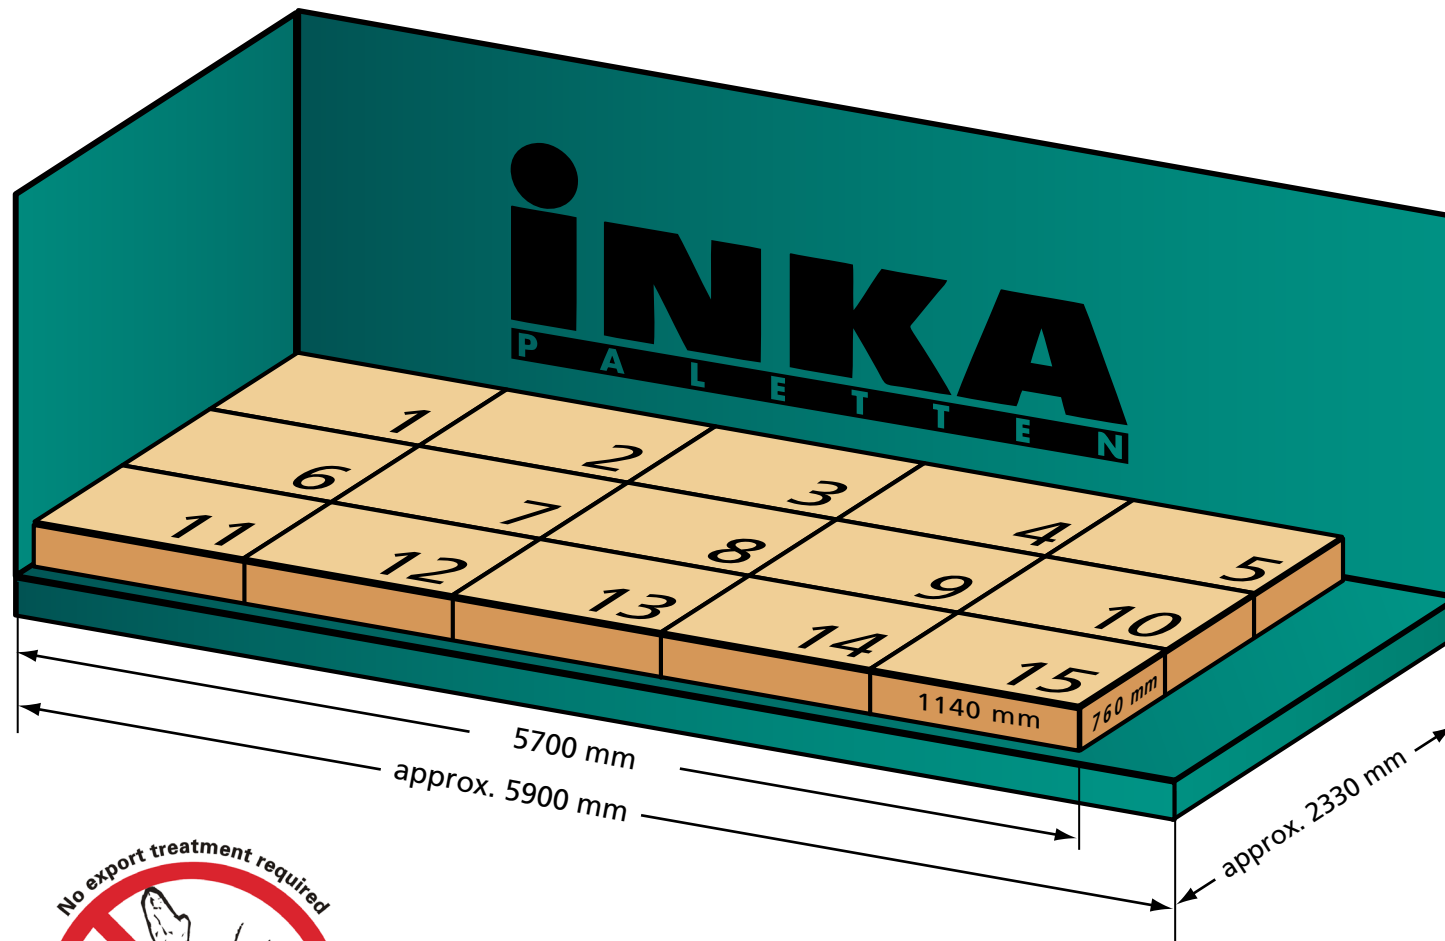

stowing sample INKA presswood pallet F 76 standard ISO container 20'

INKA Paletten GmbH, Bahnhofstraße 21
85635 Siegertsbrunn / Munich - Germany
Tel: ++49-8102-7742-0, Fax: ++49-8102-5411
E-Mail: info@inka-paletten.com
www.inka-paletten.com